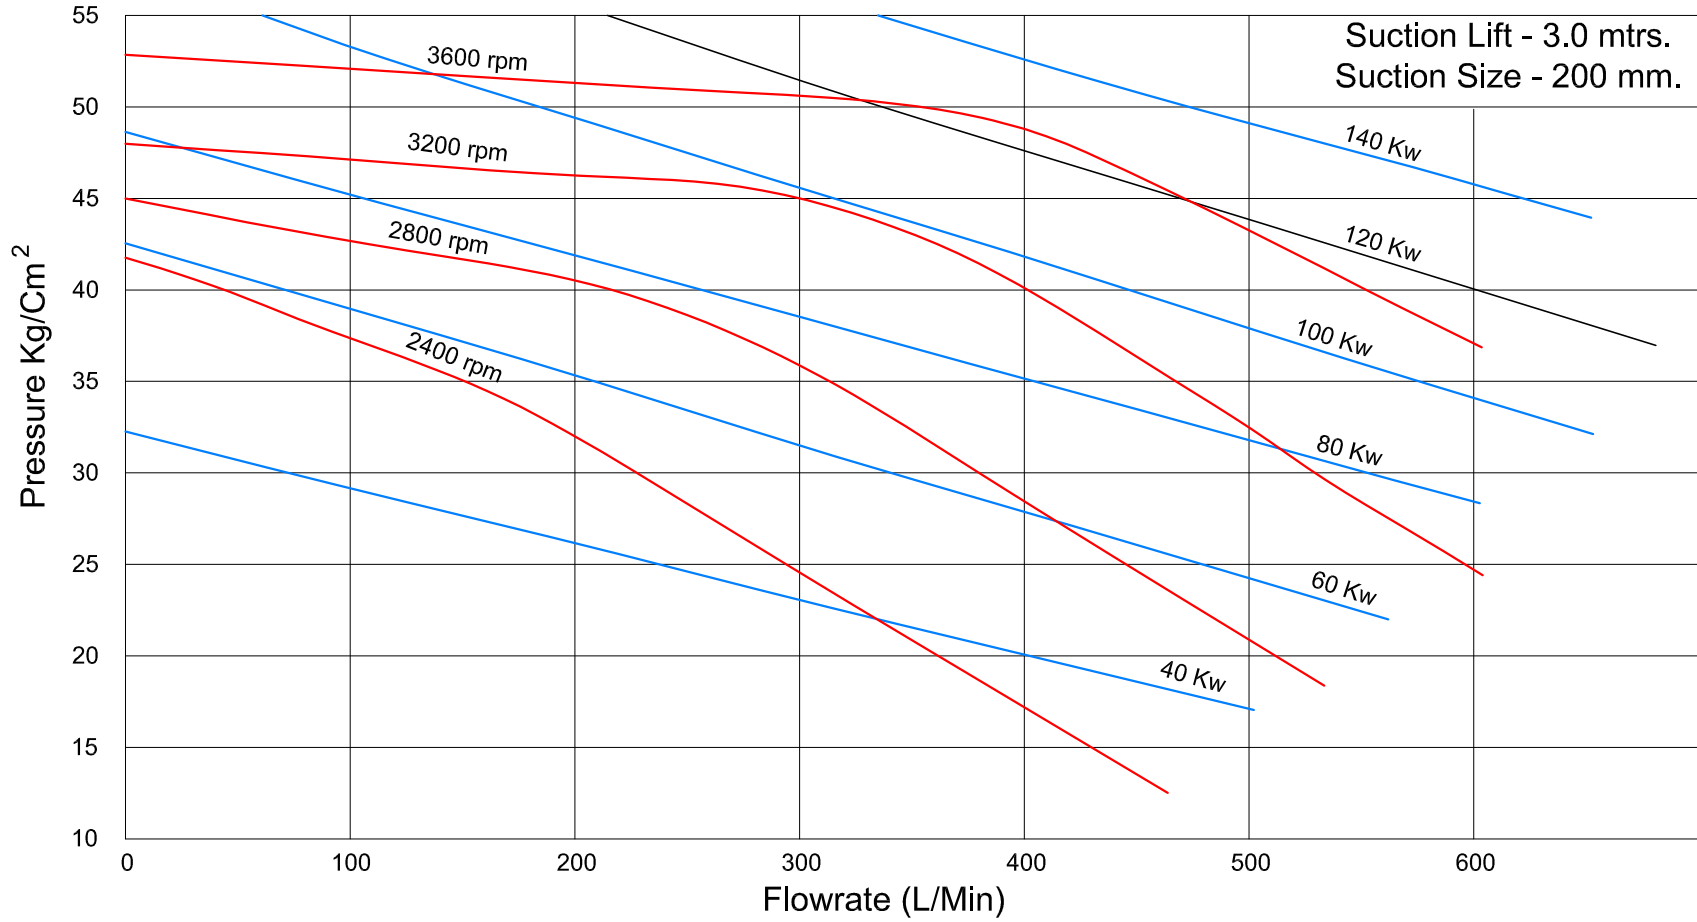

TYPICAL PERFORMANCE CURVE OF MFV MP 1060

Typical High Pressure Performance of MFV MP 1060